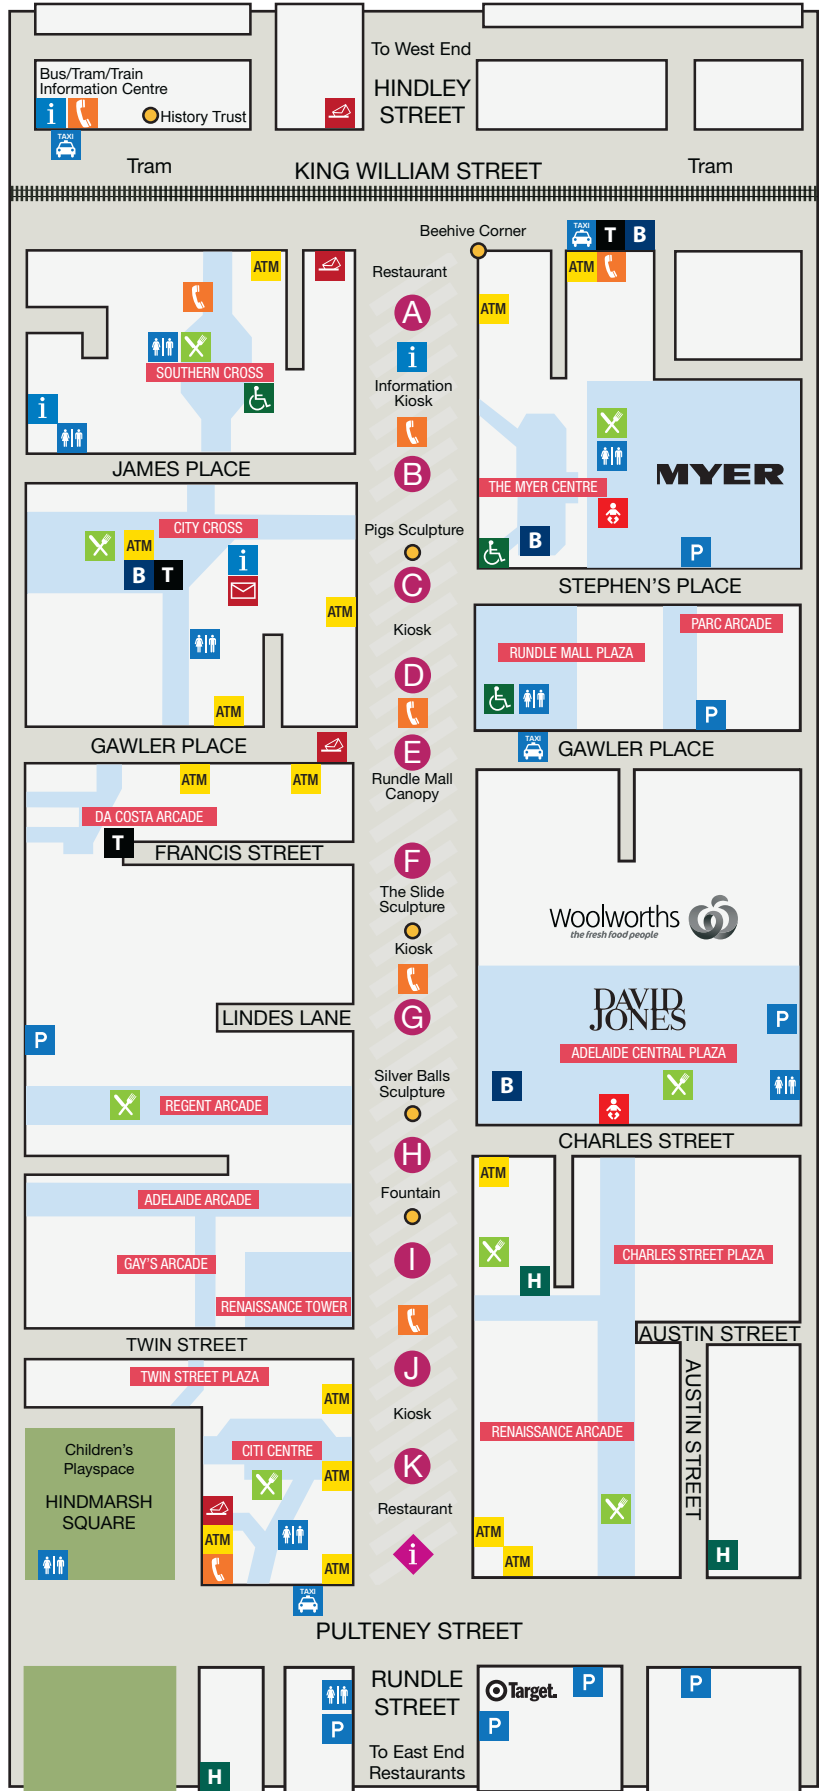

ZONES FOR HIRE

- Zone A** ▶ Lush/My Size (6x4m)
- Zone B** ▶ Zamels/James Place (6x6m)
- Zone C** ▶ Stephen's Place (6x10m)
- Zone D** ▶ Rundle Mall Plaza (6x9m)
- Zone E** ▶ Gawler Place Canopy (10x10m under canopy)
- Zone F** ▶ Francis Street (6x10m)
- Zone G** ▶ David Jones/Silver Balls (6x6m no marquees)
- Zone H** ▶ Charles Street (6x10m)
- Zone I** ▶ Kmart (6x6m)
- Zone J** ▶ Twin Street (6x4m)
- Zone K** ▶ Citi Centre Arcade (6x6m)

- | | | | | | |
|--------------------------|-------------------|----------------|-------------------|----------------------|-----------------|
| Automatic teller machine | Public telephones | Parking | Baby care room | Tourist information | Tickets |
| Post office | Taxi rank | Food courts | Bass outlets | Information bollards | Landmarks |
| Mail box | Hotels | Public toilets | Wheelchair access | Garden/Parks | Arcades/Centres |